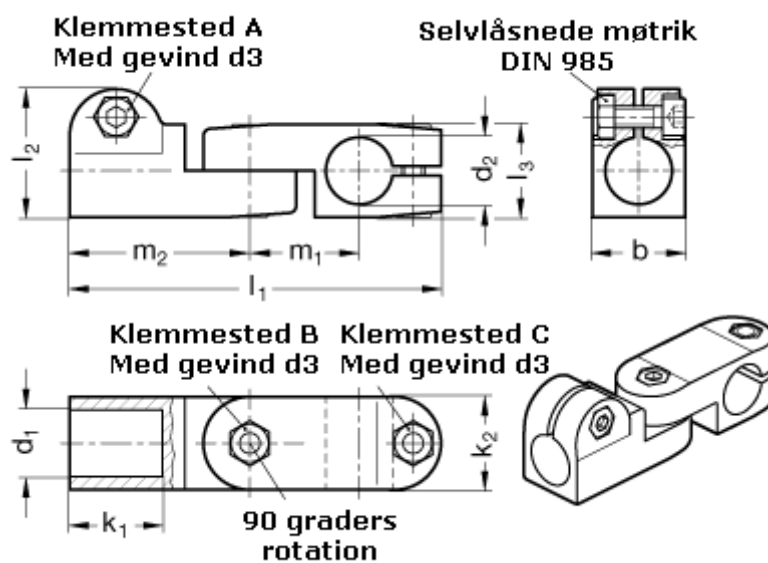

Article number: 20287B12B162SW

Description: E+G swivel clamp
GN287-B12-B16-2-SW

Measures

$b = 25$
 $d_1 = B12$
 $d_2 = B16$
 $d_3 = M 6$
 $k_1 = 25$
 $k_2 = 25$
 $l_1 = 100$
 $l_2 = 34.5$

$m_1 = 29.5$
 $m_2 = 48.5$